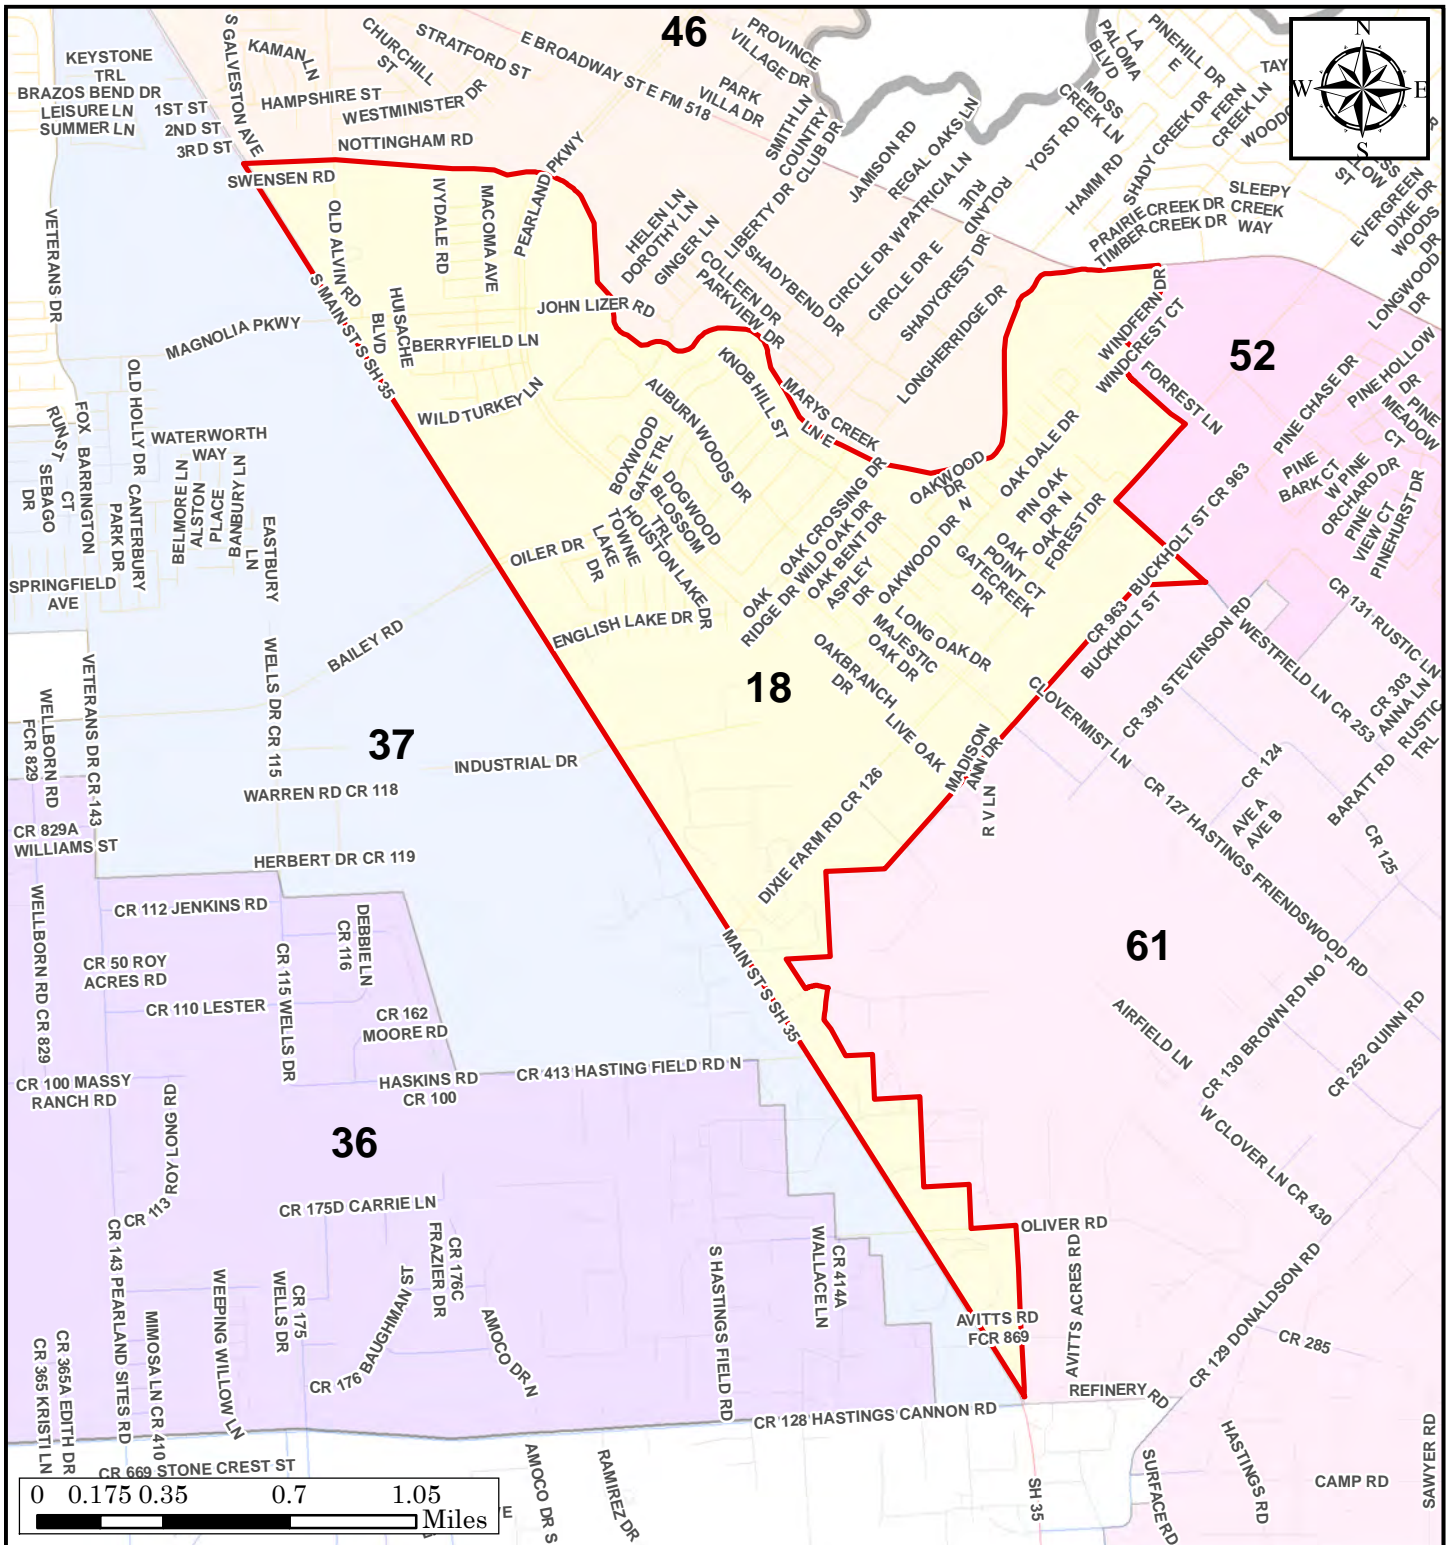

Voter Precinct Boundary Updates: Effective January 1st, 2020

NOTE: This map has been generated for the convenience of the public. It is not intended to be an official depiction of the exact location or extent of any feature shown hereon. Any data depicted, such as a boundary line or an elevation, is for visual reference only and does not exclude obtaining official permits, surveys, or elevation certificates, when required.

Brazoria County
Engineering

Date Printed: July 25, 2019

Precinct No. **18**

Legend

- Brazoria Co.
- State Hwys
- City Street
- In Focus: Voter Precinct
- County Roads
- Private Street