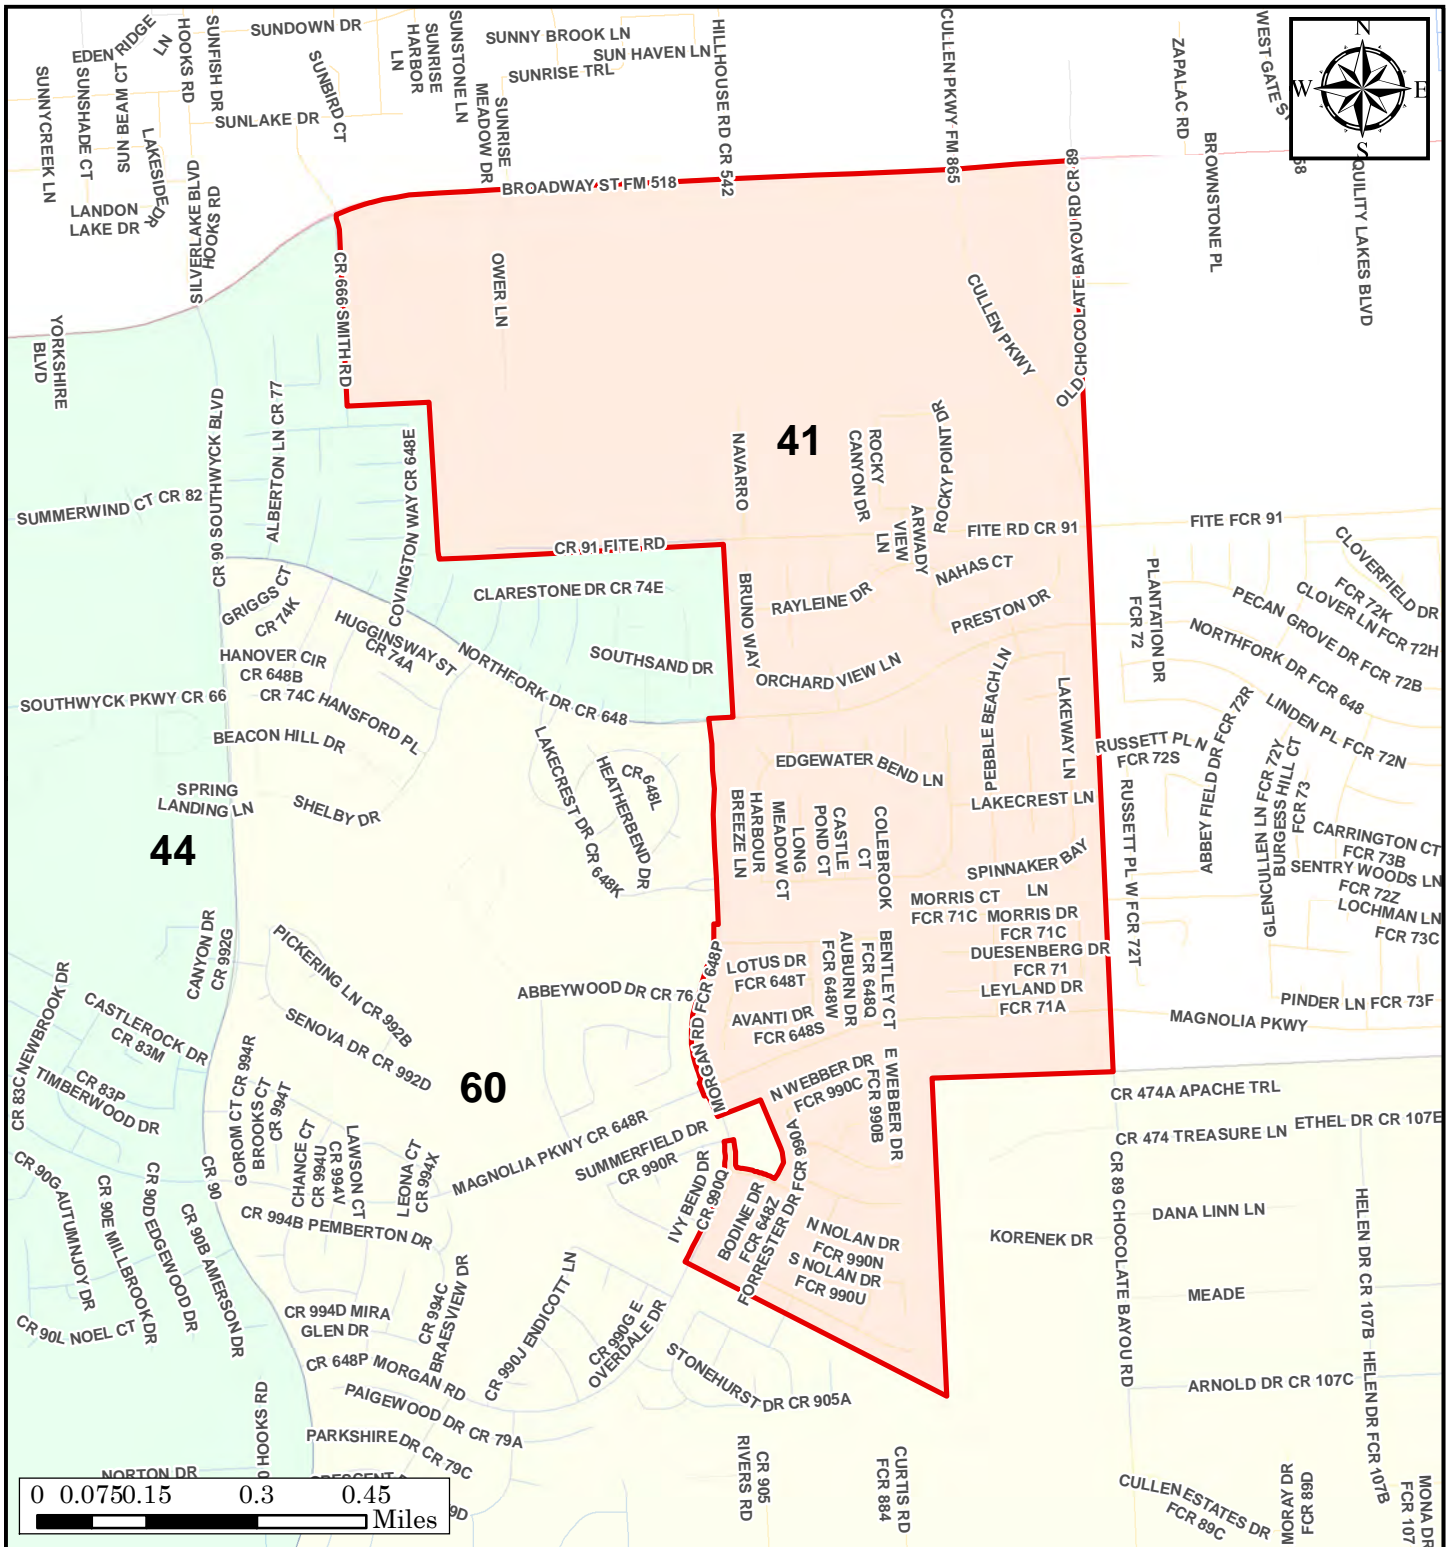

Voter Precinct Boundary Updates: Effective January 1st, 2020

NOTE: This map has been generated for the convenience of the public. It is not intended to be an official depiction of the exact location or extent of any feature shown hereon. Any data depicted, such as a boundary line or an elevation, is for visual reference only and does not exclude obtaining official permits, surveys, or elevation certificates, when required.

Brazoria County
Engineering

Date Printed: July 25, 2019

Precinct No.
41

Legend

- Brazoria Co.
- In Focus: Voter Precinct
- State Hwys
- County Roads
- City Street
- Private Street