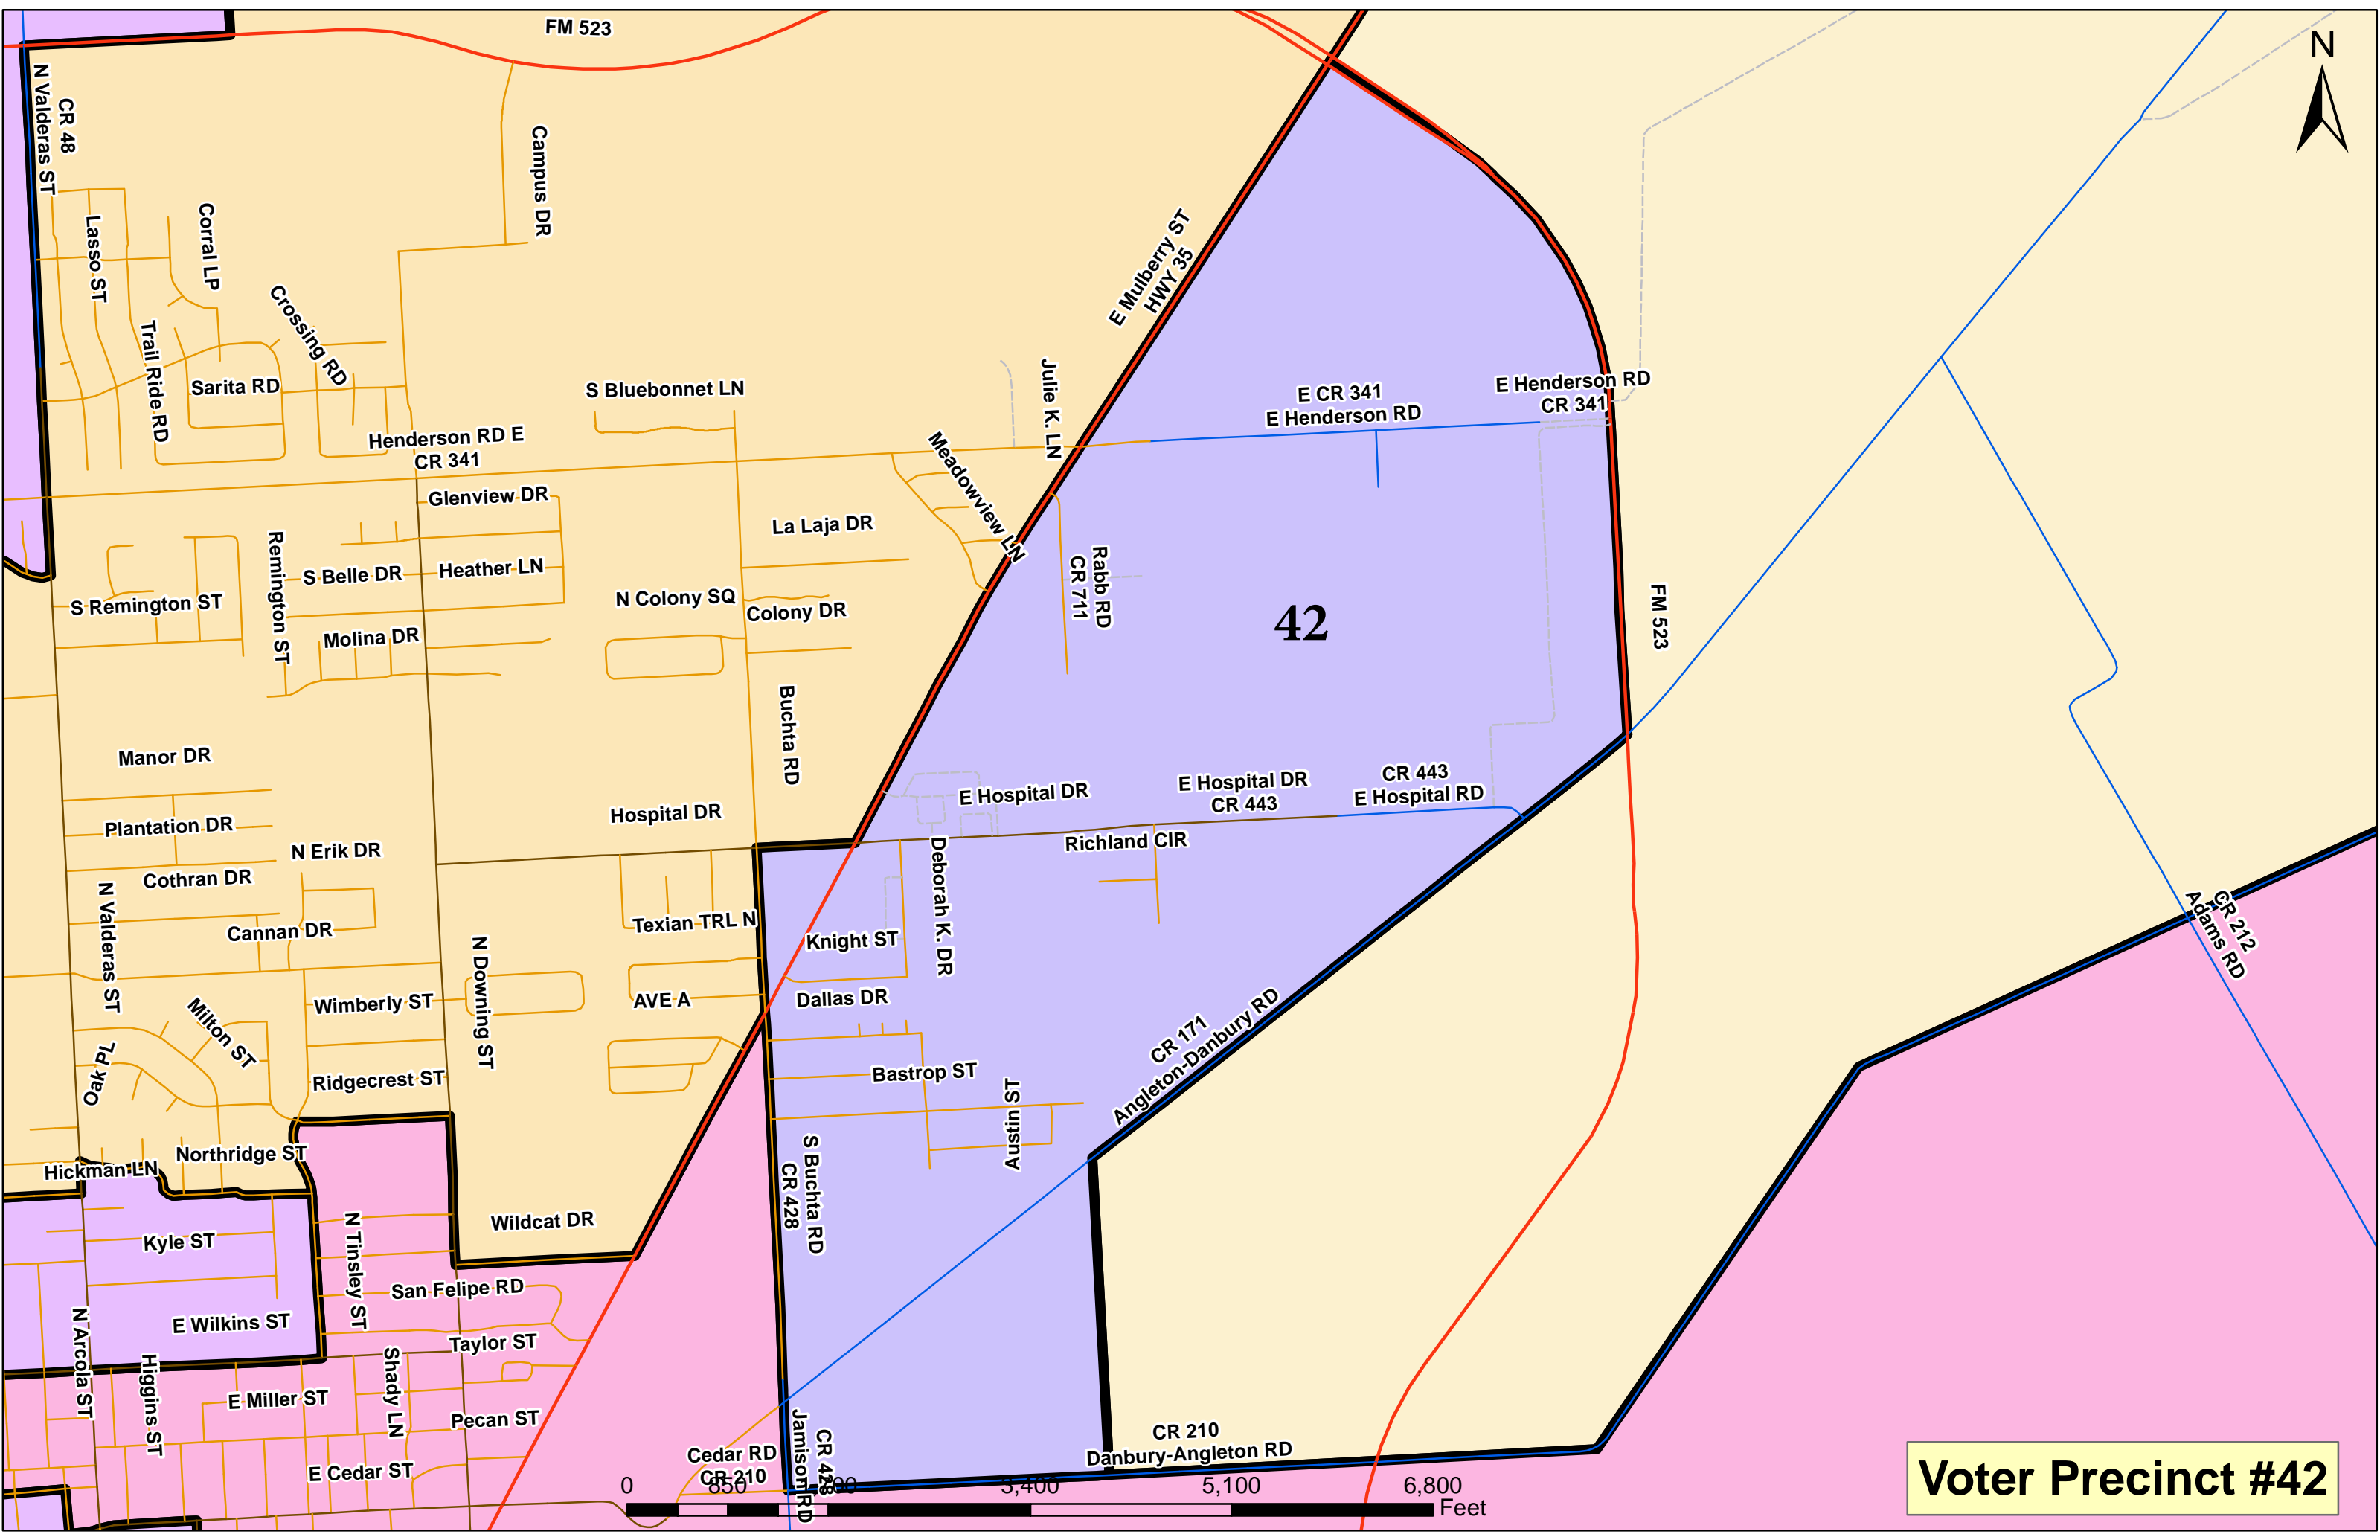

42

**Voter Precinct #42**

FM 523

N Valderas ST

CR 48

Lasso ST

Corral LP

Crossing RD

Sarita RD

Campus DR

S Bluebonnet LN

Henderson RD E  
CR 341

Glenview DR

La Laja DR

S Remington ST

Remington ST

Cothran DR

Cannan DR

Hospital DR

Texian TRL N

Knight ST

Richland CIR

N Valderas ST

Wimberly ST

N Downing ST

AVE A

Dallas DR

Bastrop ST

CR 171  
Angleton-Danbury RD

Hickman LN

Northridge ST

Wildcat DR