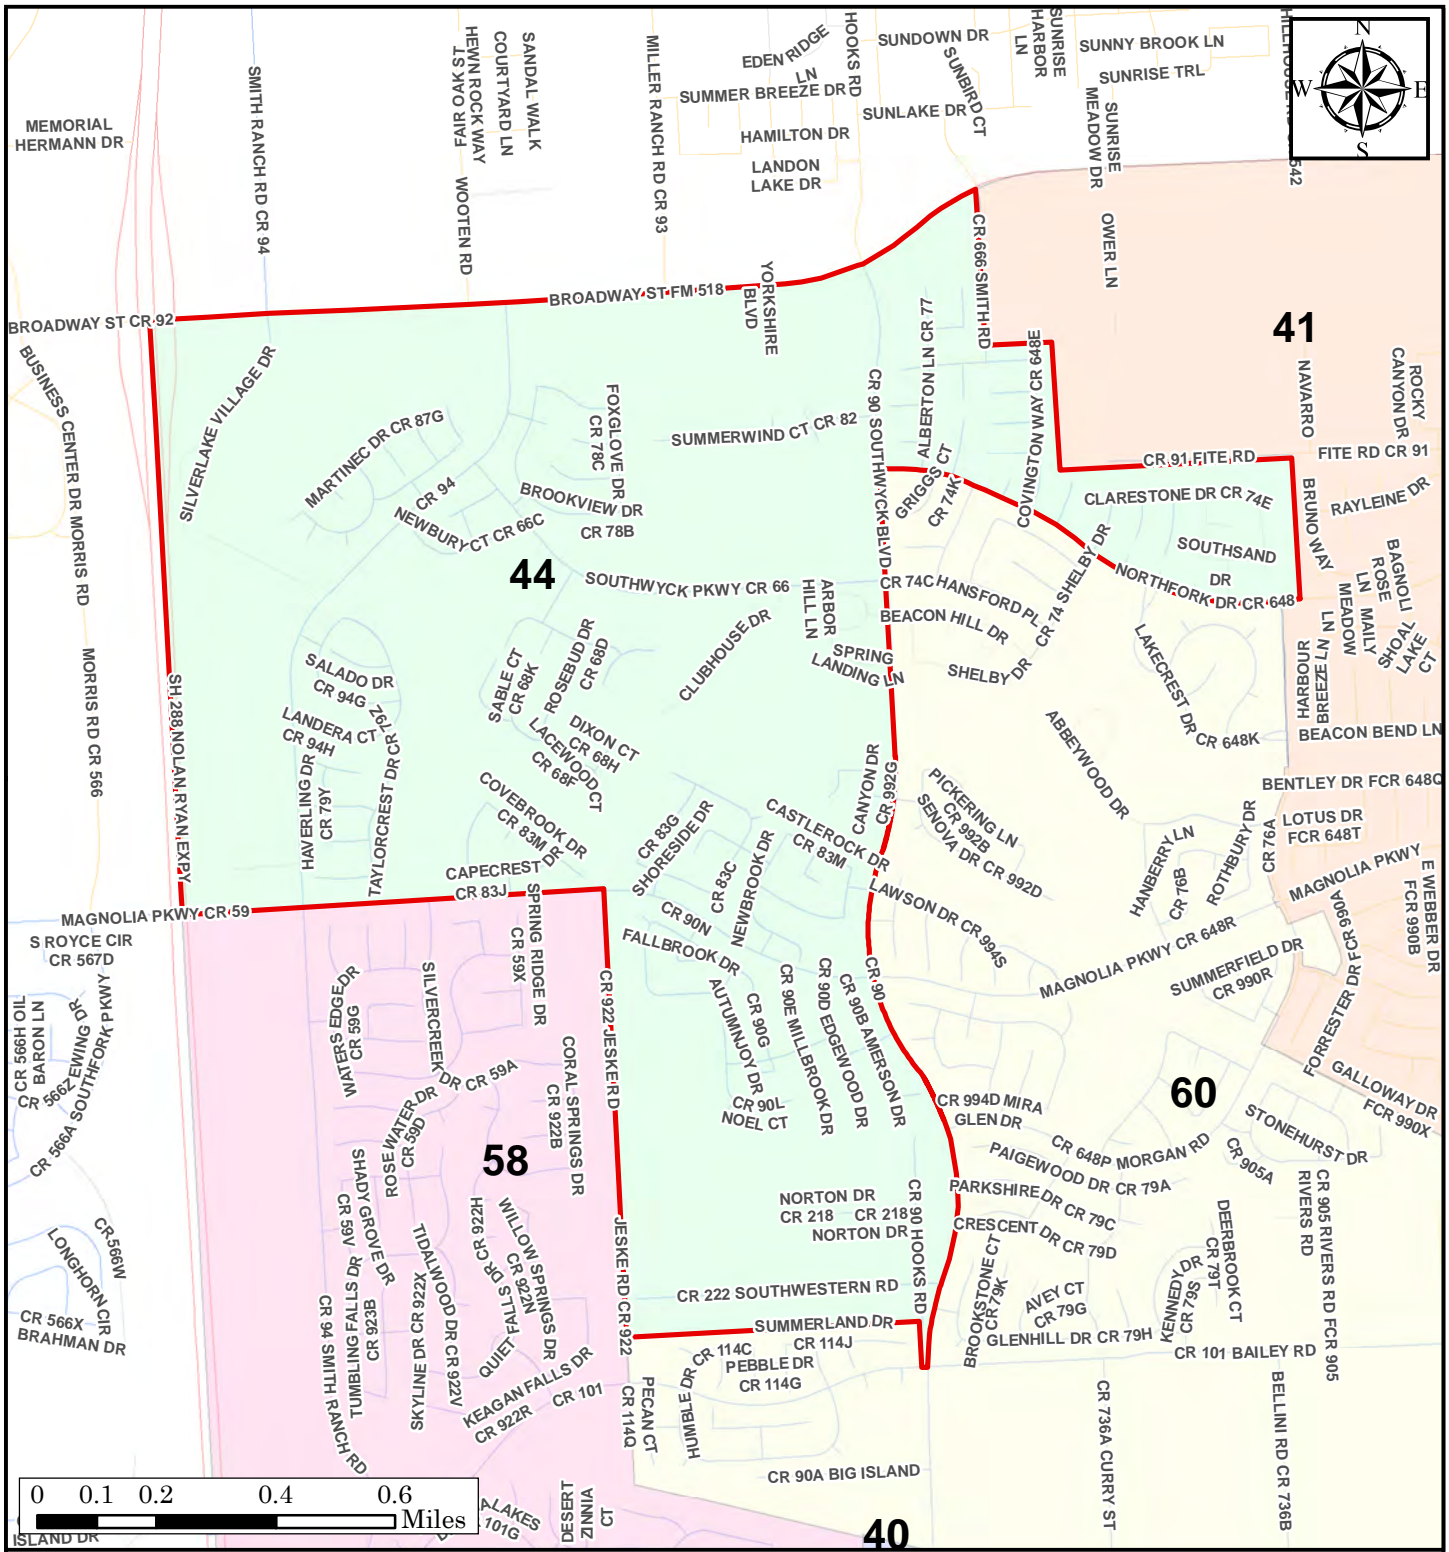

Voter Precinct Boundary Updates: Effective January 1st, 2020

NOTE: This map has been generated for the convenience of the public. It is not intended to be an official depiction of the exact location or extent of any feature shown hereon. Any data depicted, such as a boundary line or an elevation, is for visual reference only and does not exclude obtaining official permits, surveys, or elevation certificates, when required.

Brazoria County
Engineering

Date Printed: July 25, 2019

Precinct No. **44**

Legend

- Brazoria Co.
- In Focus: Voter Precinct
- State Hwys
- County Roads
- City Street
- Private Street