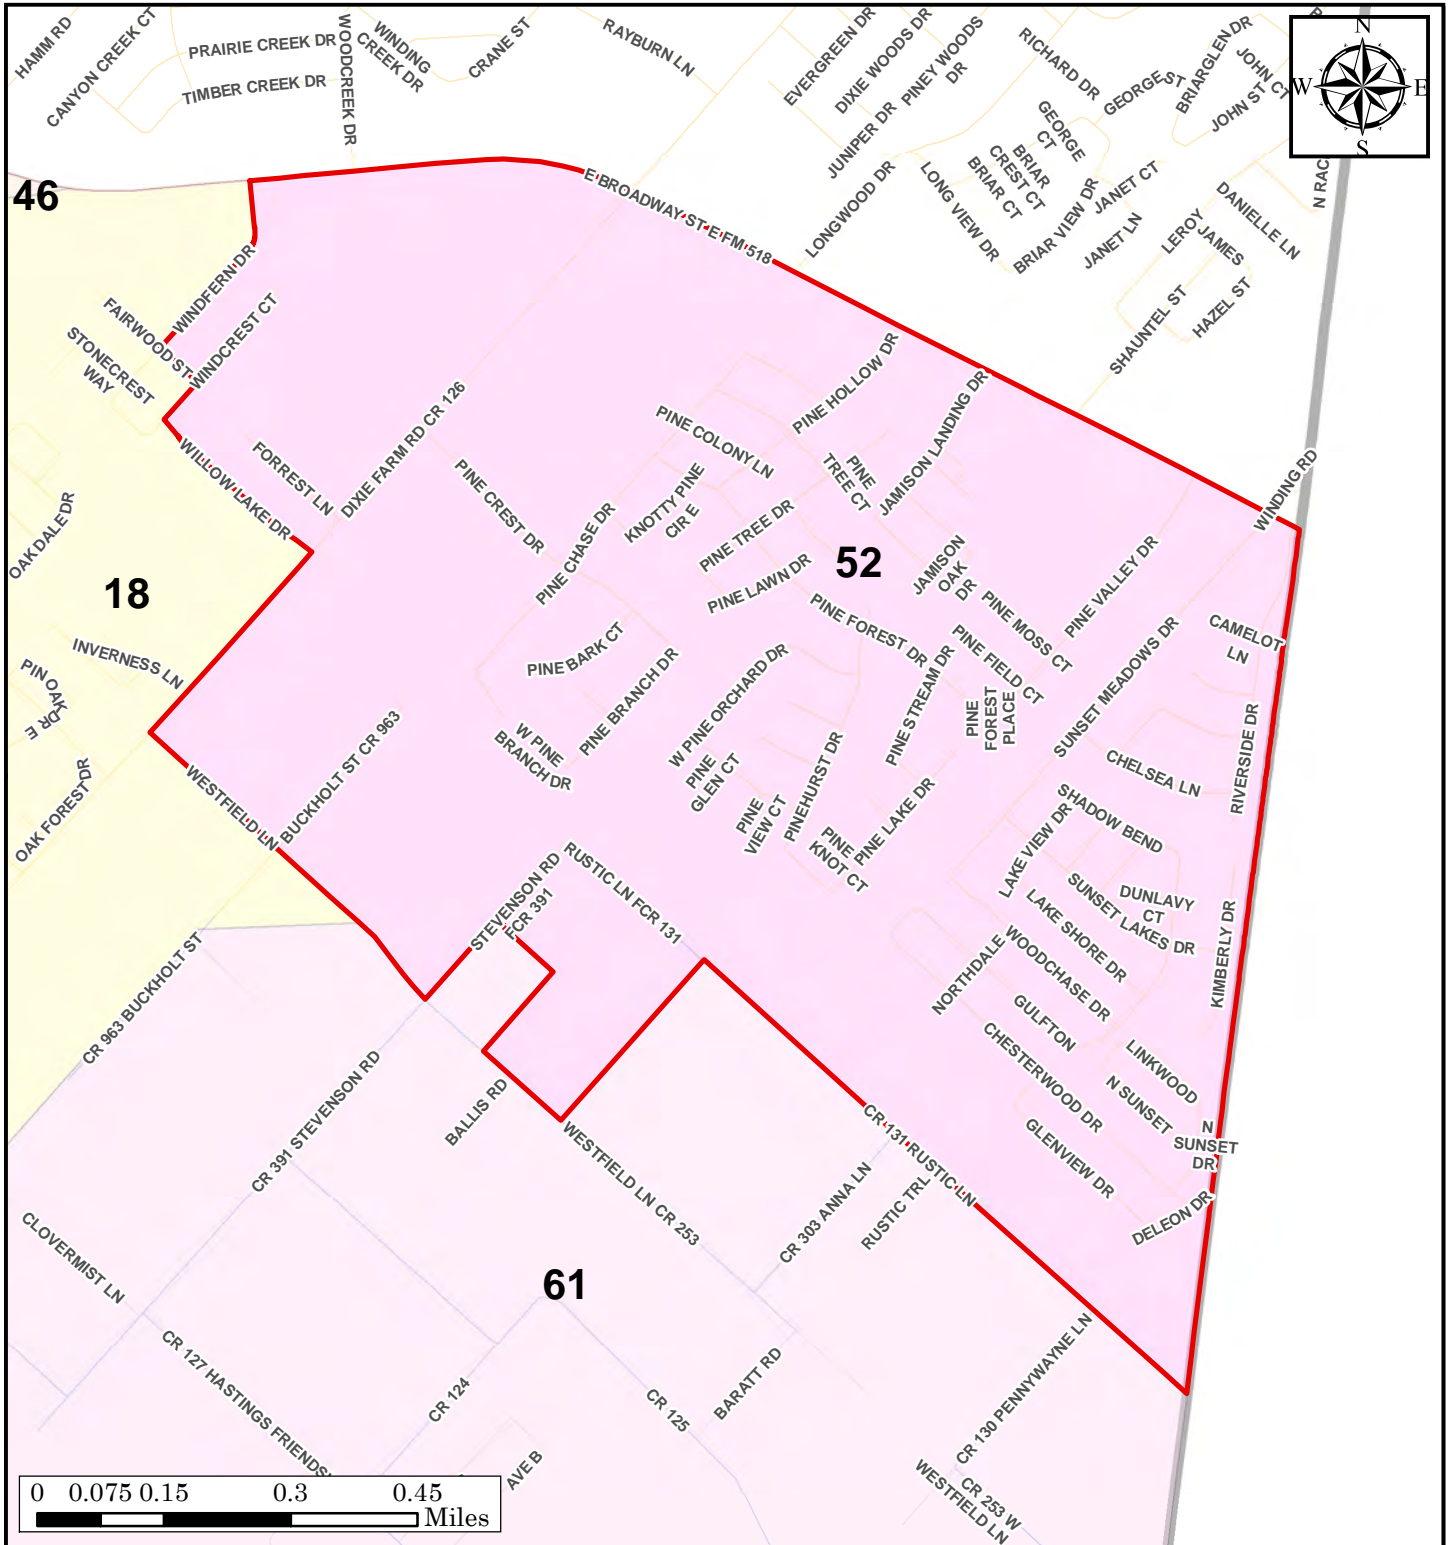

# Voter Precinct Boundary Updates: Effective January 1st, 2020

NOTE: This map has been generated for the convenience of the public. It is not intended to be an official depiction of the exact location or extent of any feature shown hereon. Any data depicted, such as a boundary line or an elevation, is for visual reference only and does not exclude obtaining official permits, surveys, or elevation certificates, when required.

Brazoria County  
Engineering

Date Printed: July 25, 2019

Precinct No. **52**

### Legend

- Brazoria Co.
- In Focus: Voter Precinct
- State Hwys
- County Roads
- City Street
- Private Street