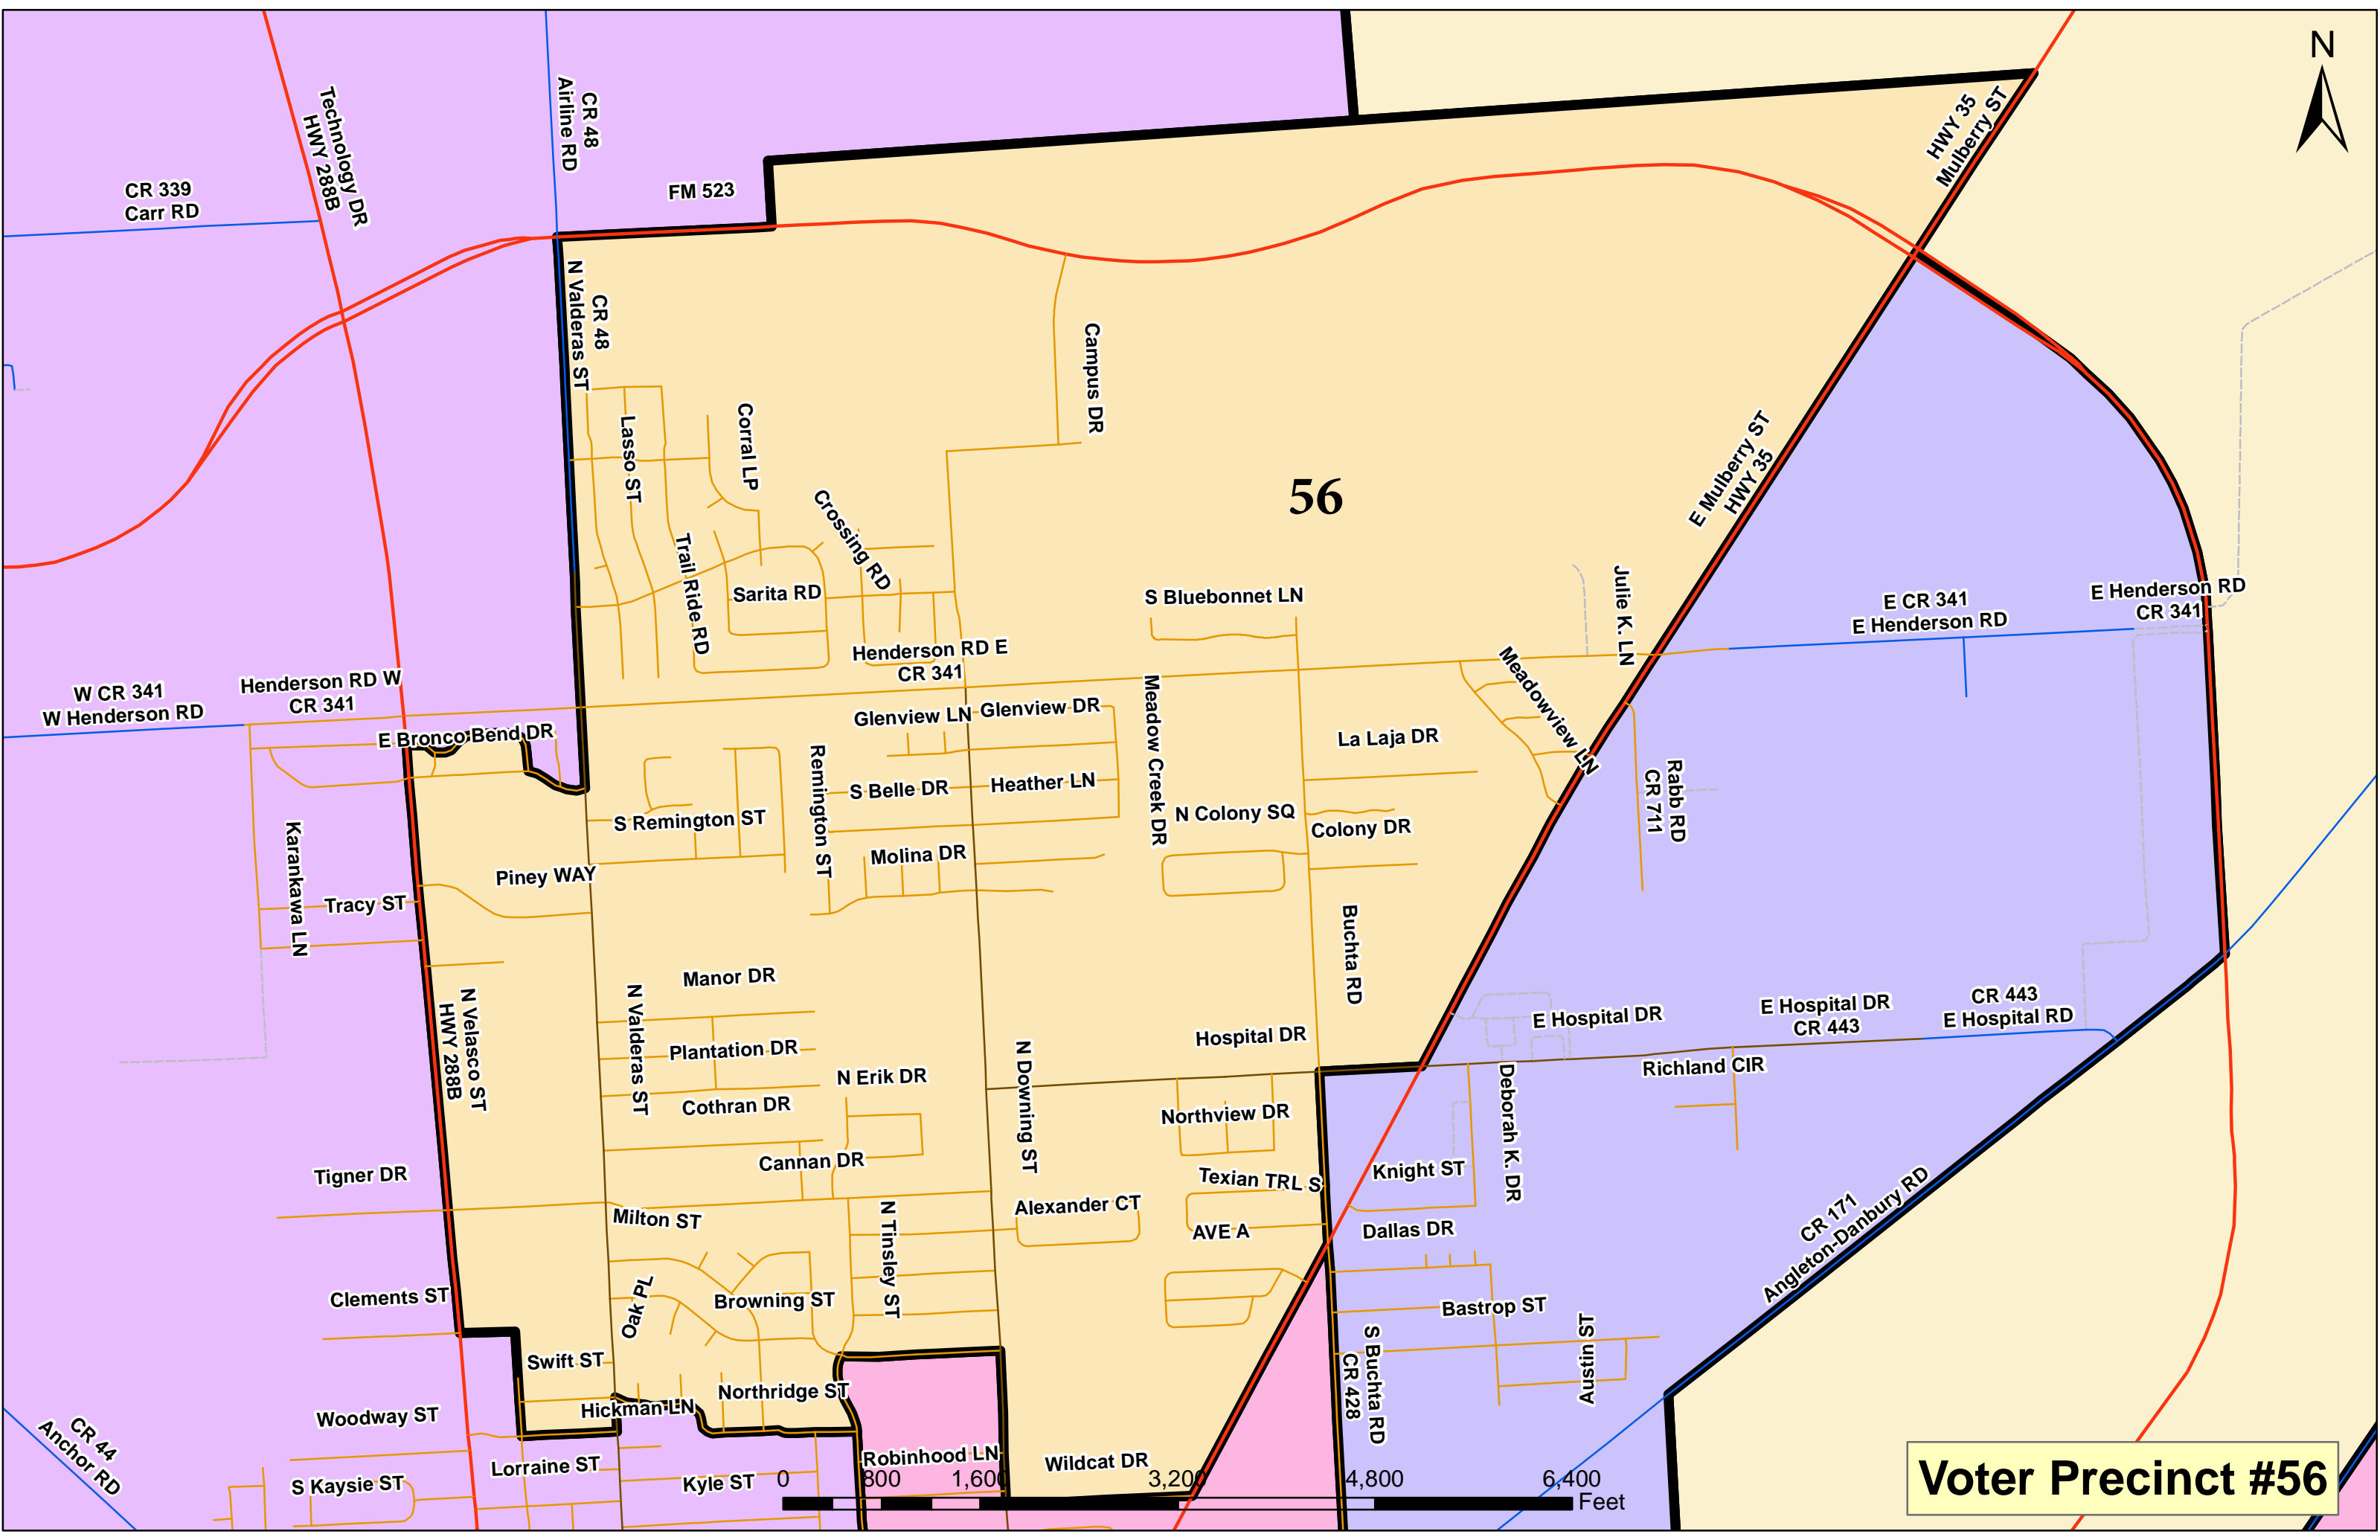

56

Voter Precinct #56

CR 339 Carr RD

Technology DR
HWY 288B

CR 48
Airline RD

FM 523

HWY 35
Mulberry ST

CR 48
N Valderas ST

Lasso ST

Corral LP

Crossing RD

Sarita RD

Campus DR

Trail Ride RD

CR 339 Carr RD

W CR 341
W Henderson RD

S Kaysie ST

N Velasco ST
HWY 288B

N Valderas ST

Milton ST

Oak PL

Swift ST

Lorraine ST

Hickman LN

AVE A

Wildcat DR

56

La Laja DR

Colony DR

Buchta RD

Hospital DR

Northview DR