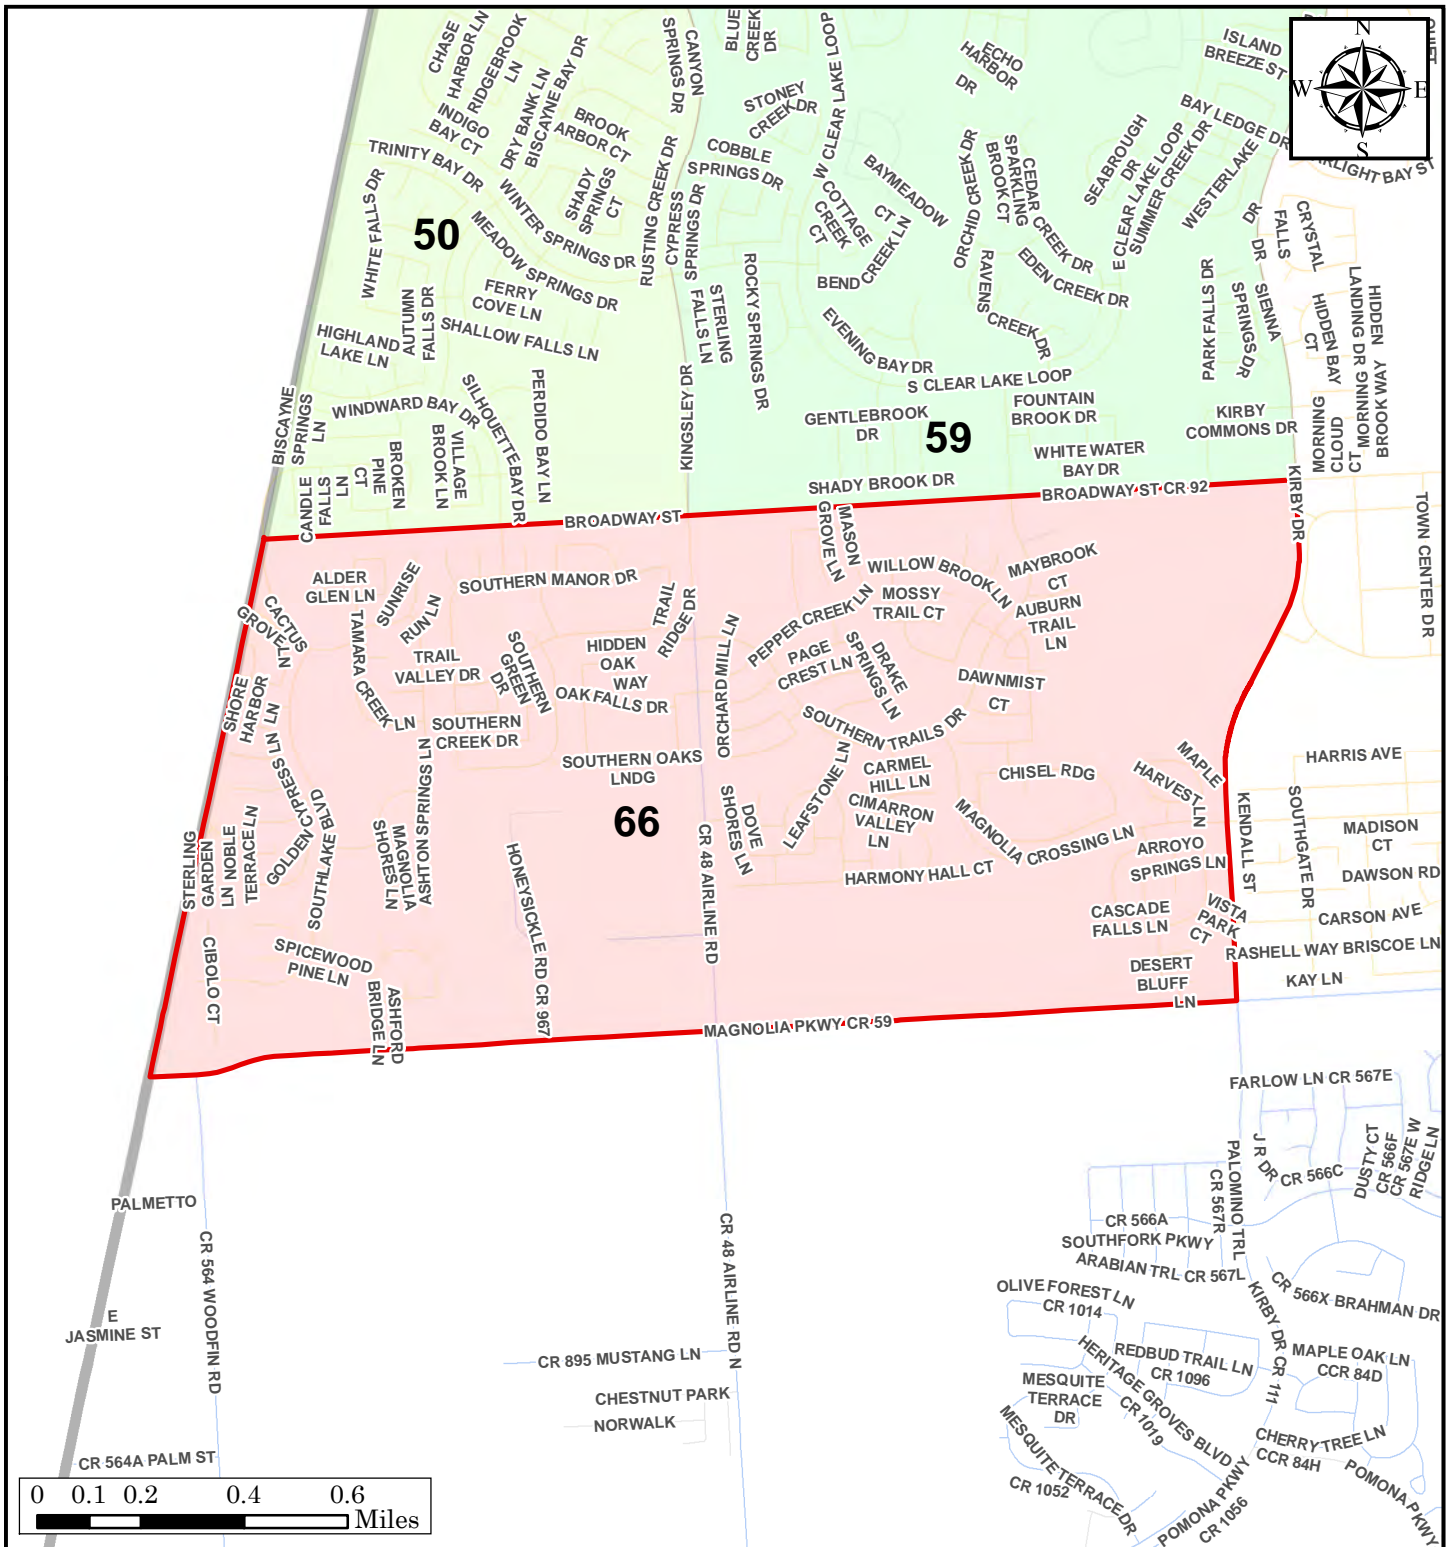

Voter Precinct Boundary Updates: Effective January 1st, 2020

NOTE: This map has been generated for the convenience of the public. It is not intended to be an official depiction of the exact location or extent of any feature shown hereon. Any data depicted, such as a boundary line or an elevation, is for visual reference only and does not exclude obtaining official permits, surveys, or elevation certificates, when required.

Brazoria County
Engineering

Date Printed: July 25, 2019

Precinct No.
66

Legend

- Brazoria Co.
- In Focus: Voter Precinct
- State Hwys
- County Roads
- City Street
- Private Street